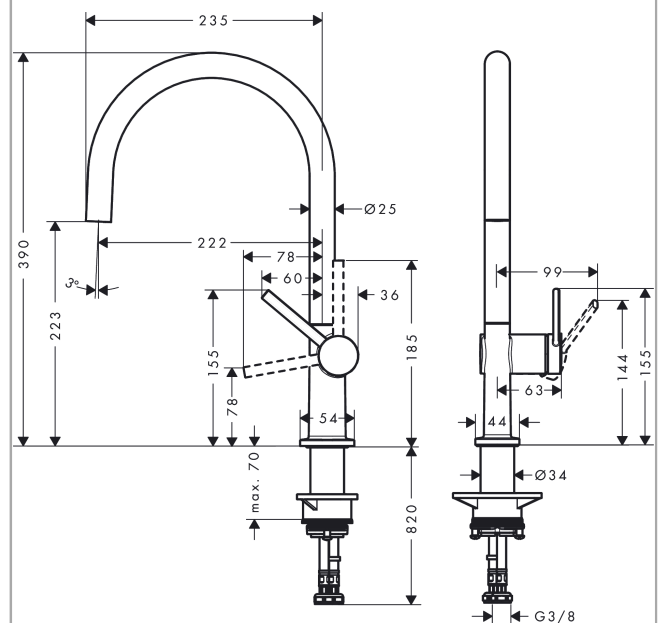

#### product features

- ComfortZone 220
- swivel range adjustable in 4 steps 60°, 110°, 150° or 360°
- laminar spray
- connection dimension: DN15
- maximum flow rate at 3 bar: 9 l/min
- ceramic cartridge
- connection type: G 3/8 connections
- temperature limitation adjustable
- suitable for continuous flow water heaters
- tap hole with Ø 35 mm required

### Product image

### Scale drawing

## Exploded Drawing

Year of production: >04/21

**Talis M54**
**Single lever kitchen mixer 220, 1jet**

 Surfaces: **Stainless Steel Finish** Article Number: **72804800**

**Spare part list**

Year of production: &gt;04/21