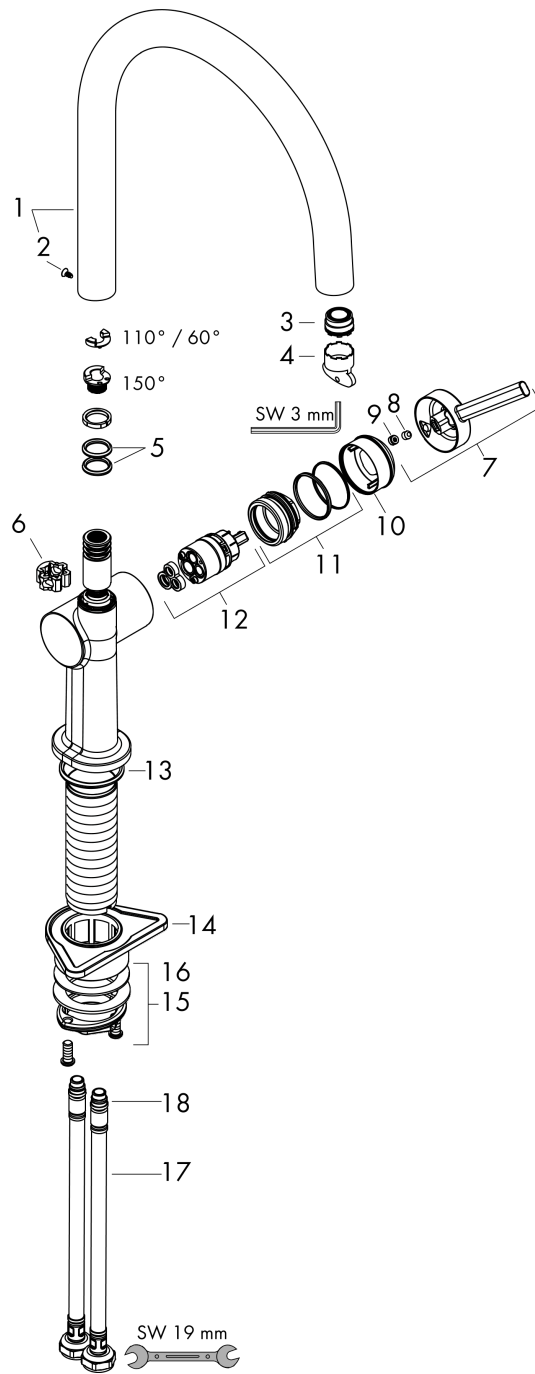

### Scale drawing

### Flowchart

**Talis M54**  
**Single lever kitchen mixer 220, 1jet**  
 Surfaces: **Stainless Steel Finish**    Article Number: **72804800**

## Exploded Drawing

Year of production: >04/21

**Talis M54**
**Single lever kitchen mixer 220, 1jet**

 Surfaces: **Stainless Steel Finish** Article Number: **72804800**

**Spare part list**

Year of production: &gt;04/21

Pos.	Description	Article Number	Price	PU
1	spout cpl.	93757800	-	1
2	screw	94319000	-	1
3	spray former	93748000	-	1
4	service tool	93750000	-	1
5	O-Ring 14x2,5	98189000	-	1
6	axialring	97558000	-	1
7	handle	93736800	-	1
8	hollow set screw M5x5	98446000	-	1
9	screw cover	93735610	-	1
10	flange	93737800	-	1
11	nut	93738000	-	1
12	cartridge, assy	93760000	-	1
13	O-ring 36x3	98052000	-	1
14	support	97523000	-	1
15	fixing set (Ø 34)	95049000	-	1
16	lever collar	97548000	-	1
17	connection hose 900 mm M8x0,75 G3/8	93746000	-	1
18	O-ring 6,6x1,6	93019000	-	1